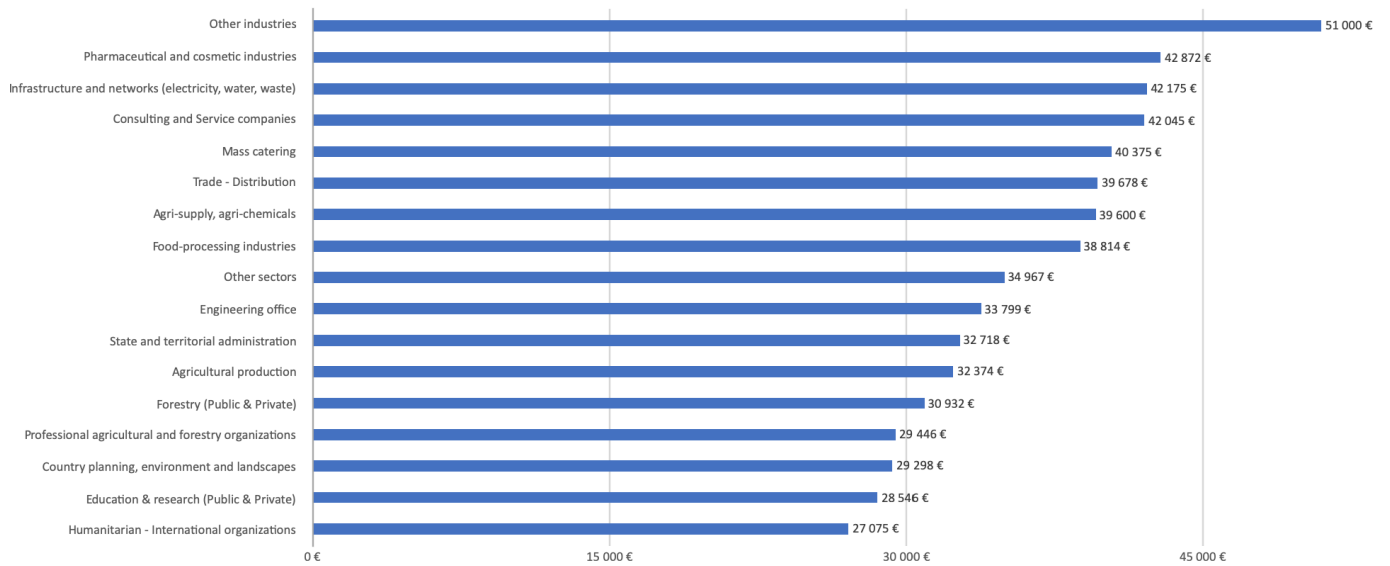

Job characteristics

All classes

- Contract signed before leaving school
- Less than two months after looking for work
- From 2 to less than 4 months
- From 4 to less than 6 months
- 6 months or more

All classes	%
Paris area	43 %
Other French region	50 %
Abroad	6 %

Employment Sectors - Engineers - 2019, 2020 & 2021 Graduates

Salaries

Average Annual Gross Salary by Sector - Engineers - 2019, 2020 & 2021 Graduates

Average Annual Gross Salary by Function - Engineers - 2019, 2020 & 2021 Graduates