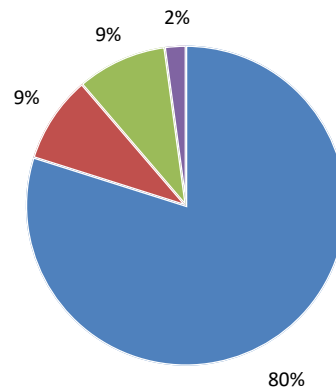

Profile of the interviewees

- Out of 1 174 graduates, 910 have answered the survey, which shows an average participation rate of 77.5%.
- Among the interviewees, 63.2% are women; women represent 64.0% of the graduates.

Situation

2019 Graduates

2 years ago

2020 Graduates

1 year ago

2021 Graduates

Just graduated

● Employed ● Further education ● Looking for a job ● Other situation

Job characteristics

All classes

- Contract signed before leaving school
- Less than two months after looking for work
- From 2 to less than 4 months
- From 4 to less than 6 months
- 6 months or more

All classes	%
Paris area	43 %
Other French region	50 %
Abroad	6 %