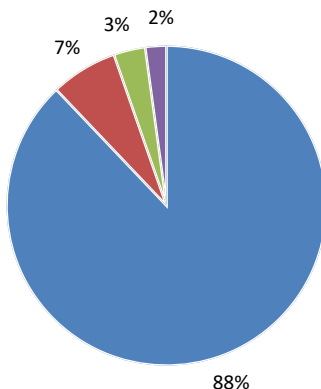

Profile of the interviewees

- Out of 1 174 graduates, 910 have answered the survey, which shows an average participation rate of 77.5%.
- Among the interviewees, 63.2% are women; women represent 64.0% of the graduates.

Situation

2019 Graduates

2 years ago

2020 Graduates

1 year ago

2021 Graduates

Just graduated

● Employed ● Further education ● Looking for a job ● Other situation

Job characteristics

All classes

- Contract signed before leaving school
- Less than two months after looking for work
- From 2 to less than 4 months
- From 4 to less than 6 months
- 6 months or more

All classes	%
Paris area	43 %
Other French region	50 %
Abroad	6 %