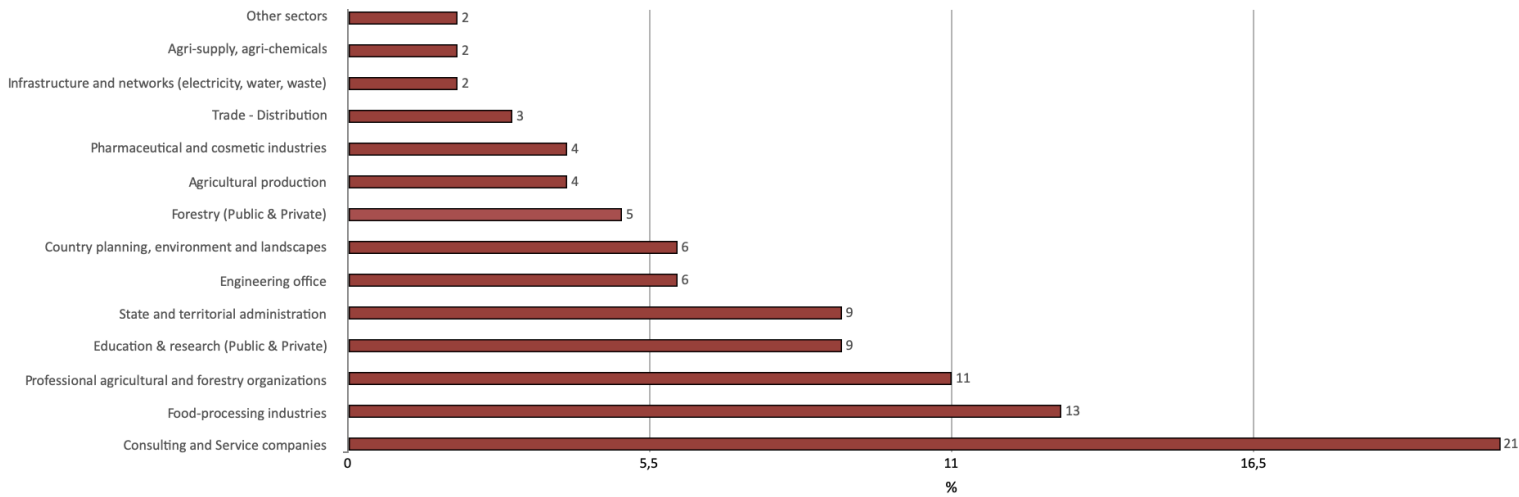

Situation

2019 Graduates

2 years ago

2020 Graduates

1 year ago

2021 Graduates

Just graduated

● Employed ● Further education ● Looking for a job ● Other situation

Job characteristics

All classes

- Contract signed before leaving school
- Less than two months after looking for work
- From 2 to less than 4 months
- From 4 to less than 6 months
- 6 months or more

All classes	%
Paris area	43 %
Other French region	50 %
Abroad	6 %

Employment Sectors - Engineers - 2019, 2020 & 2021 Graduates

Salaries

Average Annual Gross Salary by Sector - Engineers - 2019, 2020 & 2021 Graduates

Average Annual Gross Salary by Function - Engineers - 2019, 2020 & 2021 Graduates