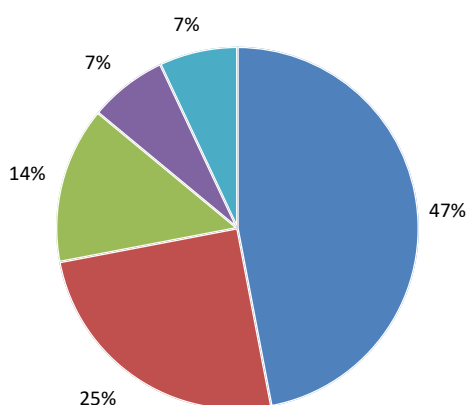

Profile of the interviewees

- Out of 1 174 graduates, 910 have answered the survey, which shows an average participation rate of 77.5%.
- Among the interviewees, 63.2% are women; women represent 64.0% of the graduates.

Situation

2019 Graduates

2 years ago

2020 Graduates

1 year ago

2021 Graduates

Just graduated

● Employed ● Further education ● Looking for a job ● Other situation

Job characteristics

All classes

- Contract signed before leaving school
- Less than two months after looking for work
- From 2 to less than 4 months
- From 4 to less than 6 months
- 6 months or more

All classes	%
Paris area	43 %
Other French region	50 %
Abroad	6 %