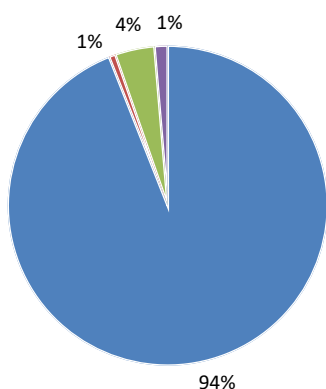

Profile of the interviewees

- Out of 1 174 graduates, 910 have answered the survey, which shows an average participation rate of 77.5%.
- Among the interviewees, 63.2% are women; women represent 64.0% of the graduates.

Situation

2019 Graduates

2 years ago

2020 Graduates

1 year ago

2021 Graduates

Just graduated

● Employed ● Further education ● Looking for a job ● Other situation