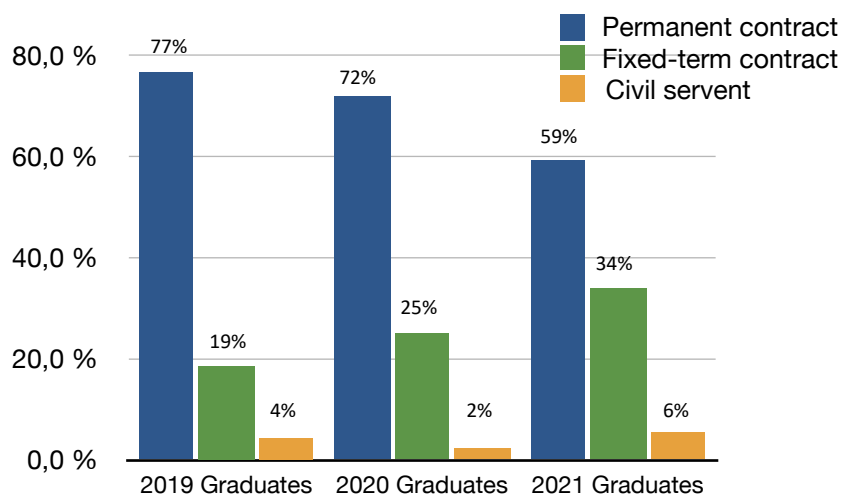

Profile of the interviewees

- Out of 1 174 graduates, 910 have answered the survey, which shows an average participation rate of 77.5%.
- Among the interviewees, 63.2% are women; women represent 64.0% of the graduates.

Situation

2019 Graduates

2 years ago

2020 Graduates

1 year ago

2021 Graduates

Just graduated

● Employed ● Further education ● Looking for a job ● Other situation

Job characteristics

All classes

- Contract signed before leaving school
- Less than two months after looking for work
- From 2 to less than 4 months
- From 4 to less than 6 months
- 6 months or more

All classes	%
Paris area	43 %
Other French region	50 %
Abroad	6 %