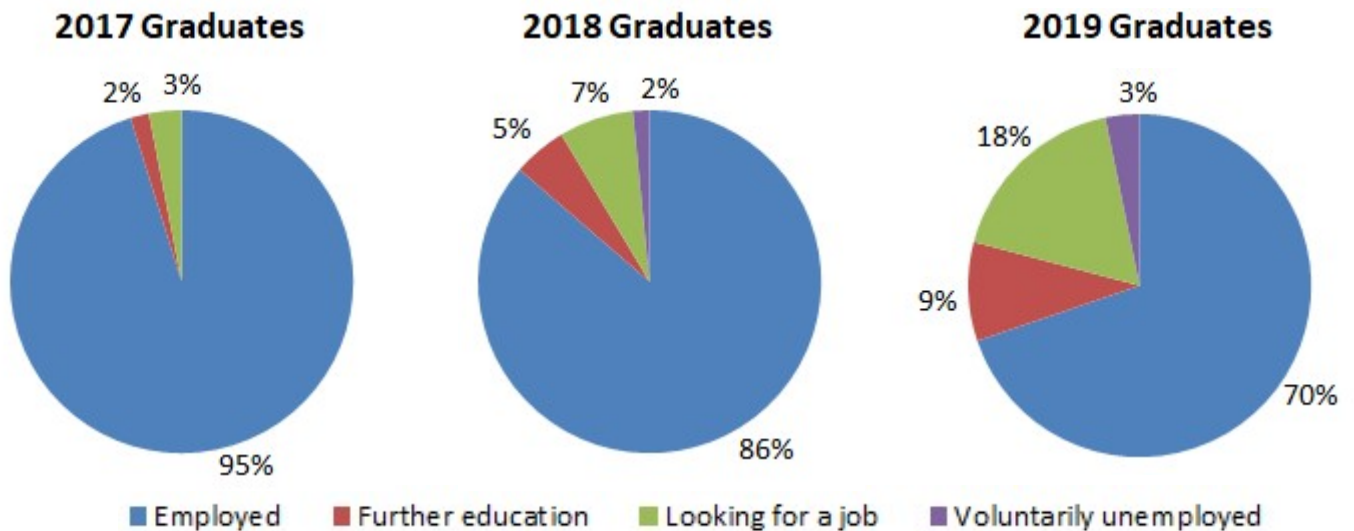

Profile of the interviewees

- Out of 1,153 graduates, 796 have answered the survey, which shows an average participation rate of 69 %.
- Among the interviewees, 64.9 % are women; women represent 64.1 % of the graduates.

Situation

Job characteristics

2018 & 2019 Graduates

- Contract signed before leaving school
- Less than two months after looking for work
- From 2 to less than 4 months
- From 4 to less than 6 months
- 6 months or more