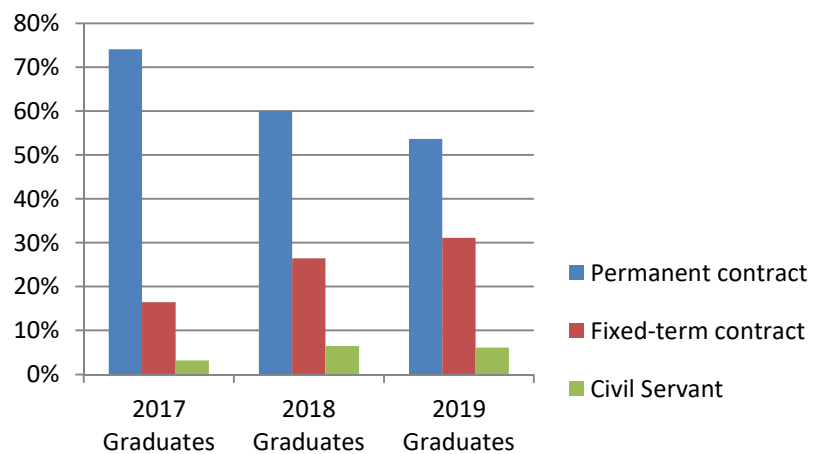

Profile of the interviewees

- Out of 1,153 graduates, 796 have answered the survey, which shows an average participation rate of 69 %.
- Among the interviewees, 64.9 % are women; women represent 64.1 % of the graduates.

Situation

Job characteristics

2018 & 2019 Graduates

- Contract signed before leaving school
- Less than two months after looking for work
- From 2 to less than 4 months
- From 4 to less than 6 months
- 6 months or more