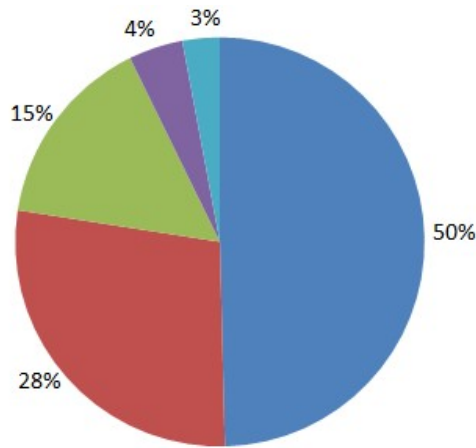

Profile of the interviewees

- Out of 1,153 graduates, 796 have answered the survey, which shows an average participation rate of 69 %.
- Among the interviewees, 64.9 % are women; women represent 64.1 % of the graduates.

Situation

Job characteristics

2018 & 2019 Graduates

- Contract signed before leaving school
- Less than two months after looking for work
- From 2 to less than 4 months
- From 4 to less than 6 months
- 6 months or more