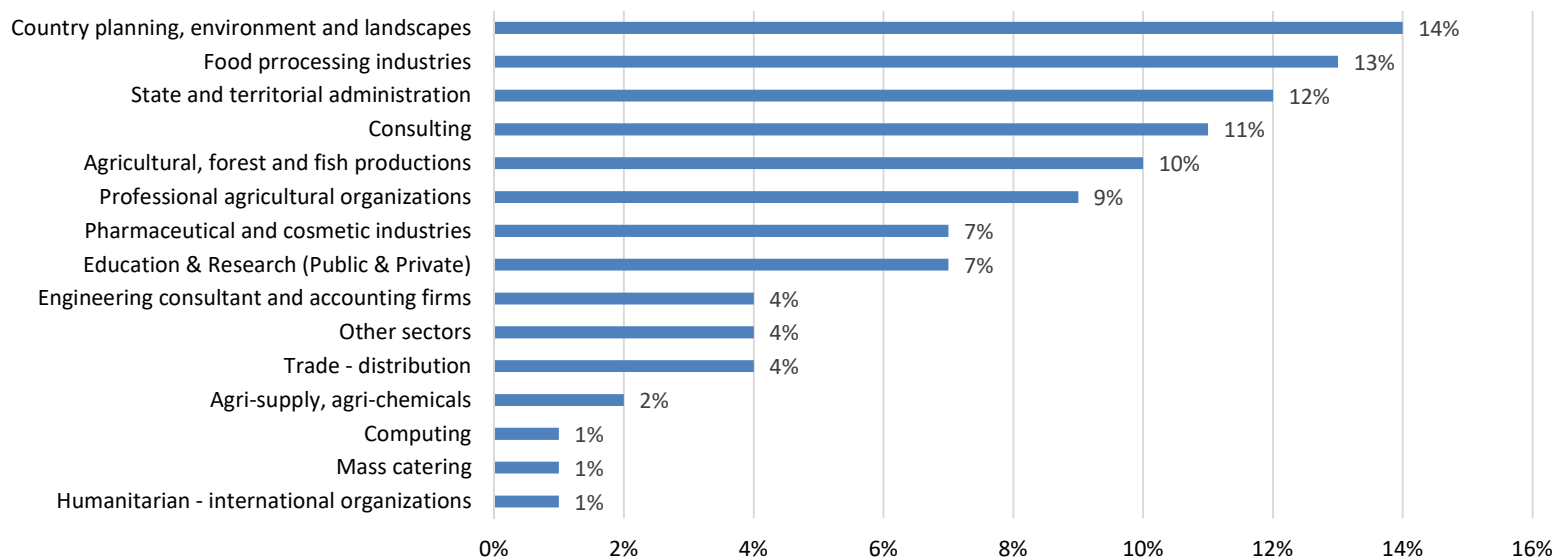

Employment Sectors - Engineers - Classes 2017, 2018 & 2019