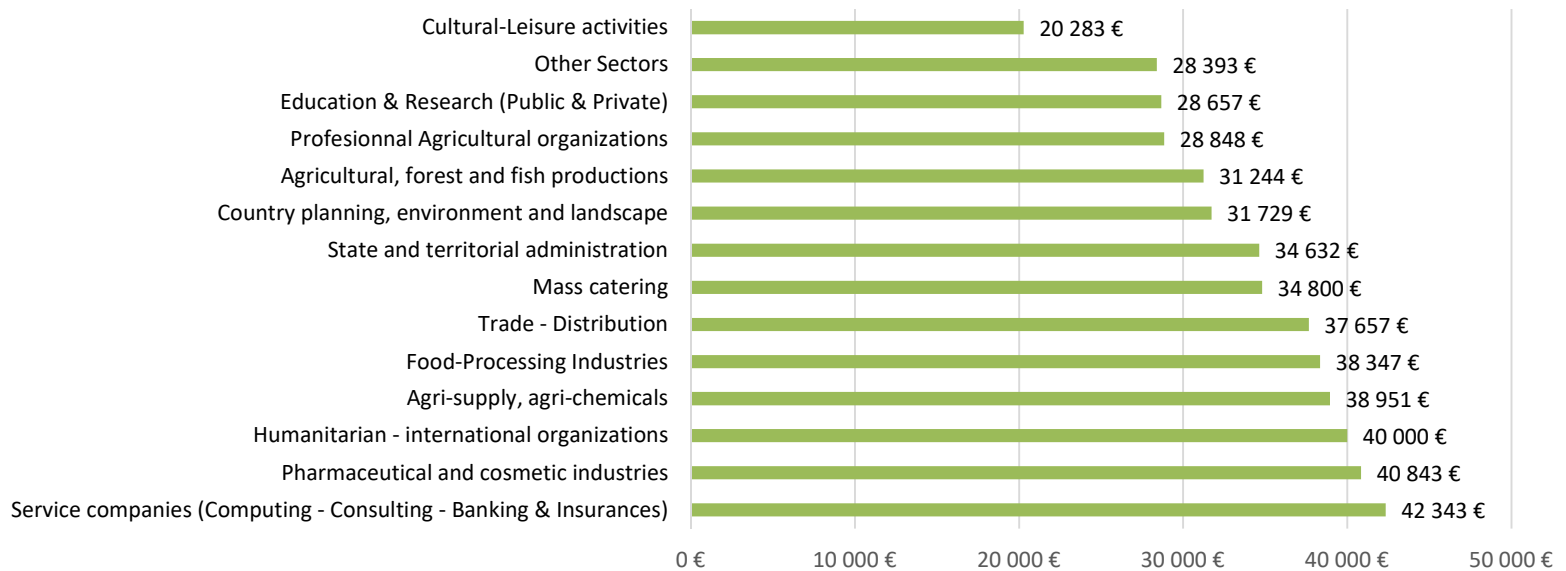

Salaries

Average Annual Gross Salaries by Sector - Classes 2017, 2018 & 2019